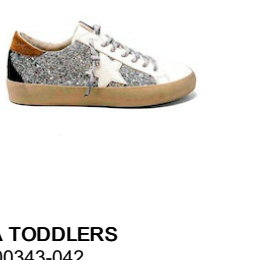

PAULA TODDLERS
0000000343-007
W: USD 37.00 | **R:** USD 84.90
Sizes: PP-Z, PP-Z6
Colors: BLACK SILVER 007

PAULA TODDLERS
0000000343-716
W: USD 31.00 | **R:** USD 69.90
Sizes: PP-Z, PP-Z6
Colors: GOLD DISTRESSED 716

PAULA TODDLERS
0000000343-302
W: USD 29.00 | **R:** USD 69.90
Sizes: PP-Z, PP-Z6
Colors: OLIVE CANVAS 302

PAULA TODDLERS
0000000343-098
W: USD 31.00 | **R:** USD 69.90
Sizes: PP-Z, PP-Z6
Colors: PEARL GLITTER 098

PAULA TODDLERS
0000000343-039
W: USD 31.00 | **R:** USD 69.90
Sizes: PP-Z, PP-Z6
Colors: PEWTER DISTRESSED 039

PAULA TODDLERS
0000000343-038
W: USD 35.00 | **R:** USD 79.90
Sizes: PP-Z, PP-Z6
Colors: PEWTER GLITTER 038